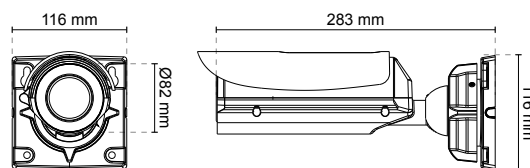

Dimensions

Compatible Accessories

Mounting Kits

All specifications are subject to change without notice. Copyright © VIVOTEK INC. All rights reserved.

Distributed by:

VIVOTEK INC.
6F, No.192, Lien-Cheng Rd., Chung-Ho,
New Taipei City, 235, Taiwan, R.O.C.
T: +886-2-82455282 F: +886-2-82455532
E: sales@vivotek.com

VIVOTEK USA
2050 Ringwood Avenue,
San Jose, CA 95131
T: 408-773-8686 F: 408-773-8298
E: salesusa@vivotek.com

VIVOTEK Europe
Randstad 22-133, 1316BW Almere,
The Netherlands
T: +31(0)36-5298-434
E: sales europe@vivotek.com

Ver. 5