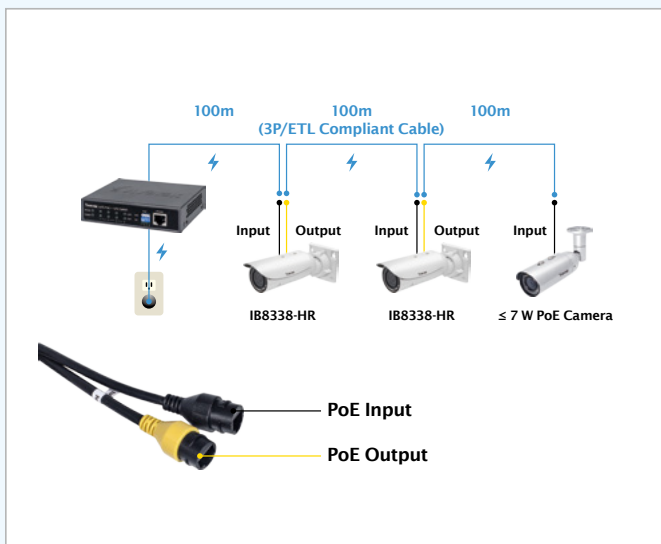

IB8338-H/38-HR

Bullet Network Camera

1MP · 30M IR · IP66 · Smart Stream · WDR Pro · Embedded PoE Extender

The VIVOTEK IB8338-H/38-HR is a sleek, bullet-style network camera designed for diverse outdoor applications. Equipped with a 1MP sensor enabling a viewing resolution of 720P at a smooth 30 fps, the IB8338-H/38-HR is an all-in-one outdoor camera capable of capturing crystal clear images, even in high-contrast lighting conditions. The IB8338-H/38-HR is also equipped with VIVOTEK Smart Stream and 3DNR to save substantial bandwidth for our users.

To suit various outdoor applications and ease cable deployment, the IB8338-HR is the first network camera in the surveillance market designed with an embedded extender to allow PoE input and PoE output. With the IB8338-HR, users can implement a total PoE solution simply and quickly.

Key Features

- 1-Megapixel CMOS Sensor
- 30 fps @ 1280x800
- 2.8 ~ 12 mm Vari-focal, P-iris Lens
- Removable IR-cut Filter for Day & Night Function
- Built-in IR Illuminators, Effective up to 30 Meters
- Real-time H.264, and MJPEG Compression
- Two-way Audio
- WDR Pro for Clear Visibility in Extremely Bright and Dark Environments
- Weather-proof IP66-rated Housing
- 3D Noise Reduction
- Embedded PoE Extender Design to Support Both PoE Input & Output (IB8338-HR)